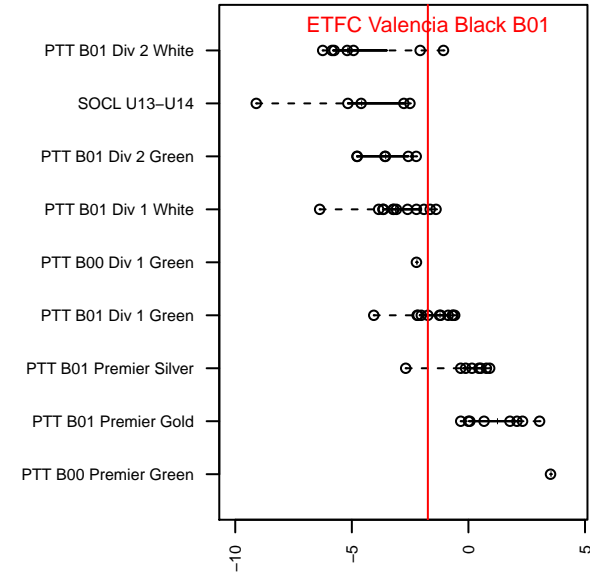

**attack and defense rating
relative to others at age
and all opponents in last 13 months**